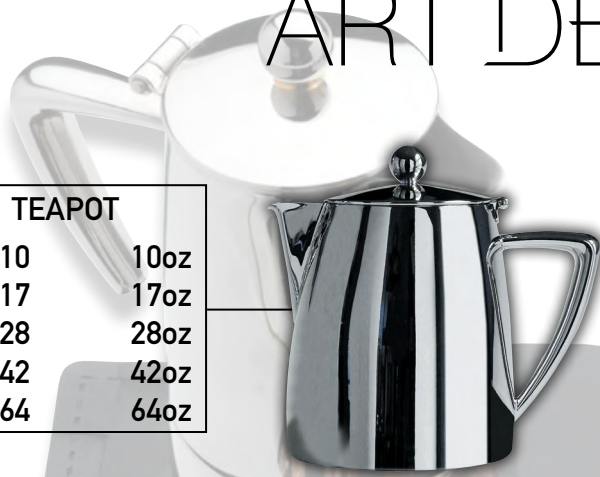

www.grunweg.co.uk

ART DECO

GRUNWEG
SHEFFIELD · ENGLAND

Teaware inspired by the classic simplicity of the Art Deco era.

ART DECO

TEAPOT

DT-010	10oz
DT-017	17oz
DT-028	28oz
DT-042	42oz
DT-064	64oz

ESPRESSO COFFEE MAKER

DEC-04M	4cup
DEC-06M	6cup
DEC-10M	10cup

COFFEE POT

DC-017	17oz
DC-028	28oz
DC-042	42oz
DC-064	64oz

MILK JUG

DM-005	5oz
DM-010	10oz

CUP & SAUCER

DC-508	Espresso
DC-525	Cappuccino

SUGAR BOWL