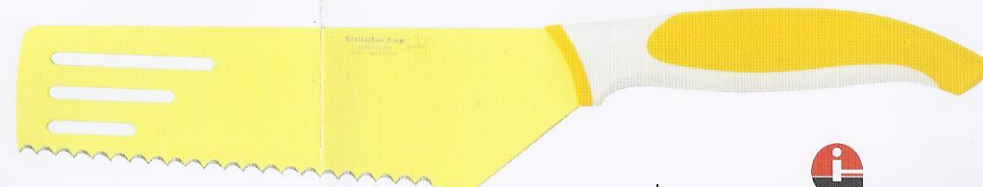

CHK-7100 QUICHE/LASAGNE SERVER