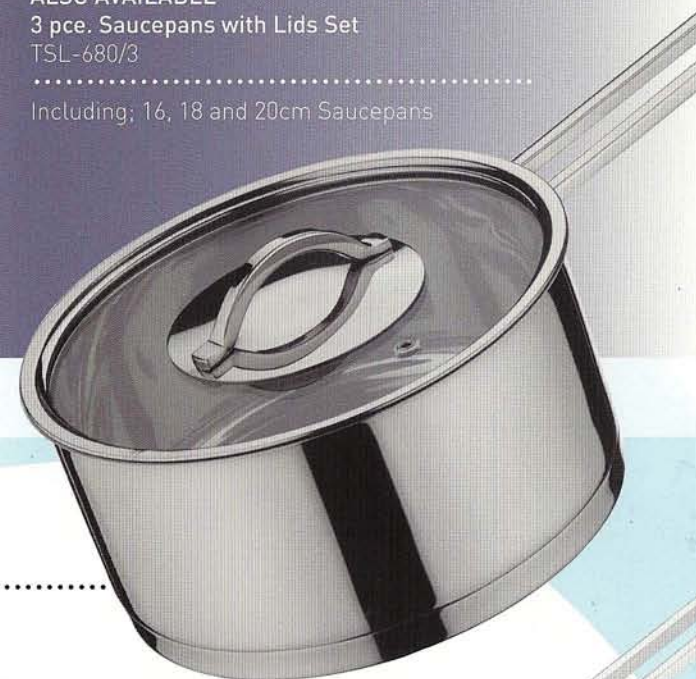

HALOGEN

CERAMIC

INDUCTION

Stockpots with Lids
TPL-24 24cm Stockpot
TPL-28 28cm Stockpot

Milkpan
TMX-12 12cm Milkpan

Saucepans with Lids
TSL-14 14cm Saucepan
TSL-16 16cm Saucepan
TSL-18 18cm Saucepan
TSL-20 20cm Saucepan

ALSO AVAILABLE
3 pce. Saucepans with Lids Set
TSL-680/3

Including; 16, 18 and 20cm Saucepans

Frying/Sauté Pan with Lids
TFL-20 20cm Frying/Sauté Pan
TFL-24 24cm Frying/Sauté Pan
TFL-28 28cm Frying/Sauté Pan